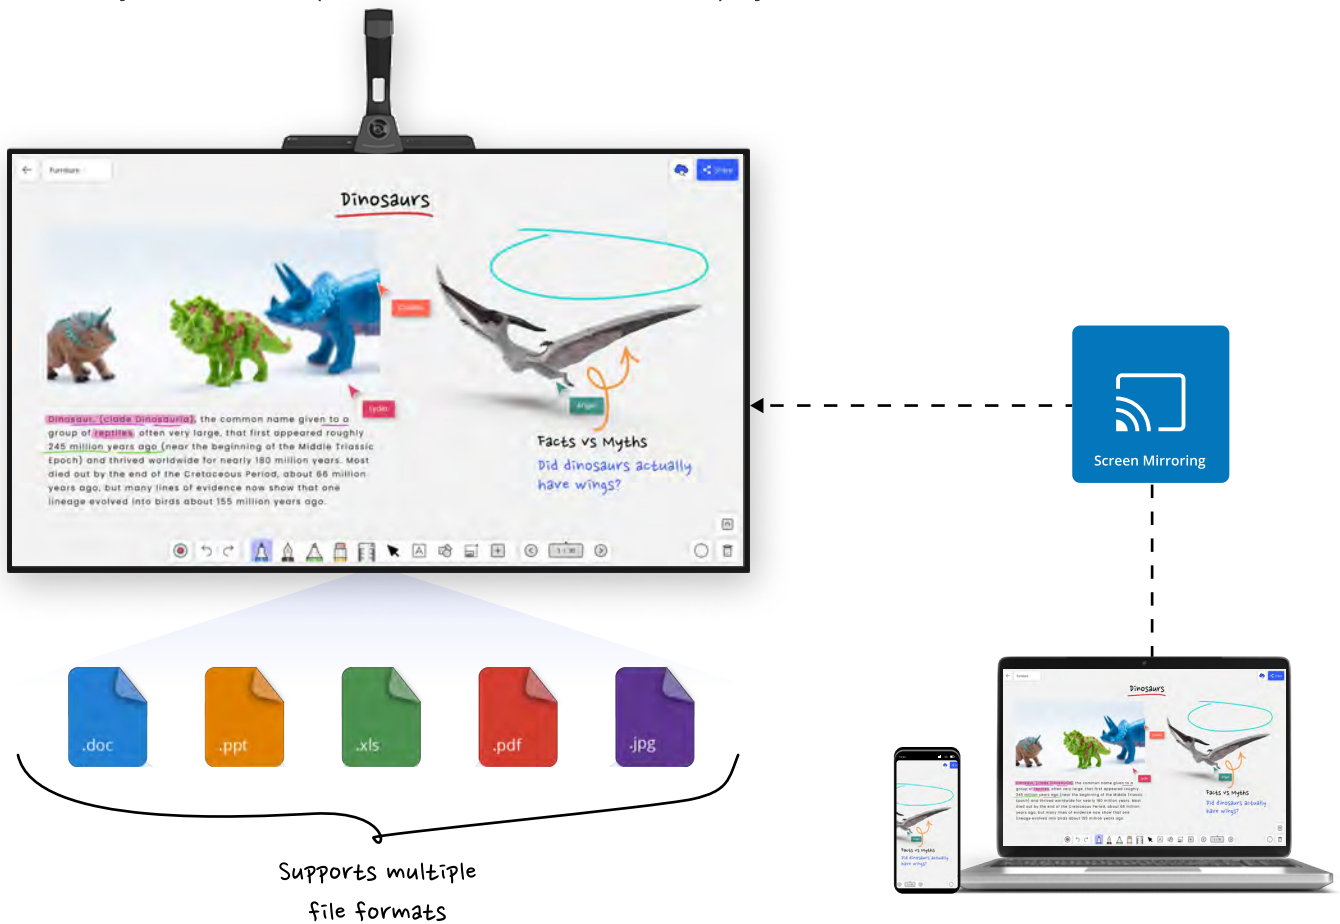

Elevate learning outcomes with Galileo One Pro

Carefully designed for classrooms and packed with most advanced features so much so that it will change the way you teach for good.

Just place the unit onto any regular TV/Panel (32" to 75") to turn it into a fully functional digital whiteboard for exponentiating the teaching & learning experience via the built-in award winning EyeRIS optical 3D tracking technology. A minimalist design, easy setup and a powerful cloud connected software suite make Galileo One Pro indispensable for a smart classroom setup.

Interactivity with the Collaborative Canvas

i. Converting any TV into Digital Whiteboard

Lag free high precision writing experience with palm rejection capability which allows you to freely rest your palm on the panel and write, like you use a whiteboard.

ii. AiCanvas - Online Teaching Canvas

Allows teachers to make the classes interactive & engaging with the help of digital tools & multimedia content like images, videos, animations etc. This collaborative teaching canvas can be accessed by teachers and students at the same time from anywhere, any device. With this, teachers can keep their students focussed by engaging them to take part in quizzes, group activities, solving puzzles etc during the class.

Wireless Content Sharing & File Transfer

Galileo provides hassle free content presentation from any of the personal devices like laptop, PC or mobile. The presentation can be shared onto the main screen even when sitting at the farthest end of the room. Upto 4 screens can be casted together simultaneously. Even individuals files can be wirelessly sent from the personal devices to the main display.