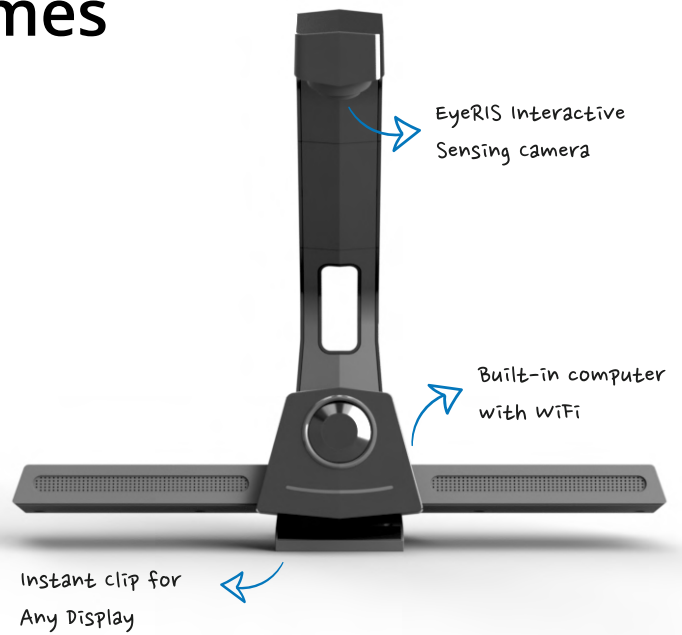

Portable Interactive device for Smart Classrooms

Galileo One Pro

Plug & Play

High Precision
Writing

Built-in
Teaching Suite

Wireless
Content Sharing

Built-in
Playstore

Wireless
Connectivity

Elevate learning outcomes with Galileo One Pro

Carefully designed for classrooms and packed with most advanced features so much so that it will change the way you teach for good.

Just place the unit onto any regular TV/Panel (32" to 75") to turn it into a fully functional digital whiteboard for exponentiating the teaching & learning experience via the built-in award winning EyeRIS optical 3D tracking technology. A minimalist design, easy setup and a powerful cloud connected software suite make Galileo One Pro indispensable for a smart classroom setup.

Interactivity with the Collaborative Canvas

i. Converting any TV into Digital Whiteboard

Lag free high precision writing experience with palm rejection capability which allows you to freely rest your palm on the panel and write, like you use a whiteboard.

Wireless Content Sharing & File Transfer

Galileo provides hassle free content presentation from any of the personal devices like laptop, PC or mobile. The presentation can be shared onto the main screen even when sitting at the farthest end of the room. Upto 4 screens can be casted together simultaneously. Even individuals files can be wirelessly sent from the personal devices to the main display.