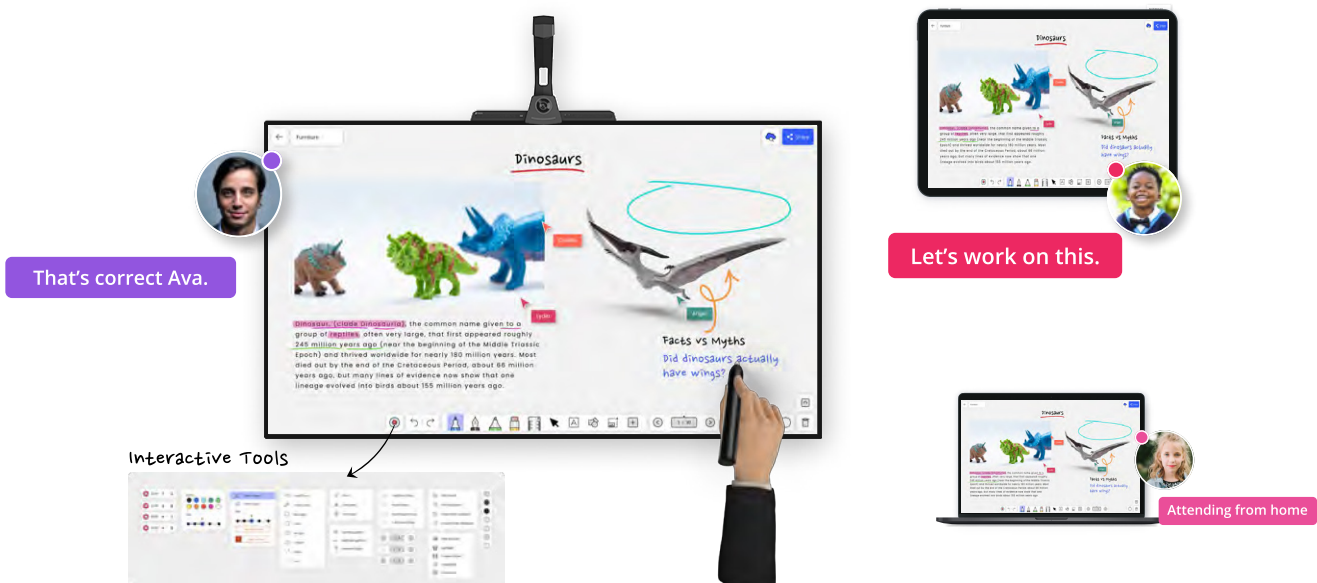

Elevate learning outcomes with Galileo One Pro

Carefully designed for classrooms and packed with most advanced features so much so that it will change the way you teach for good.

Just place the unit onto any regular TV/Panel (32" to 75") to turn it into a fully functional digital whiteboard for exponentiating the teaching & learning experience via the built-in award winning EyeRIS optical 3D tracking technology. A minimalist design, easy setup and a powerful cloud connected software suite make Galileo One Pro indispensable for a smart classroom setup.

Interactivity with the Collaborative Canvas

i. Converting any TV into Digital Whiteboard

Lag free high precision writing experience with palm rejection capability which allows you to freely rest your palm on the panel and write, like you use a whiteboard.

ii. AiCanvas - Online Teaching Canvas

Allows teachers to make the classes interactive & engaging with the help of digital tools & multimedia content like images, videos, animations etc. This collaborative teaching canvas can be accessed by teachers and students at the same time from anywhere, any device. With this, teachers can keep their students focussed by engaging them to take part in quizzes, group activities, solving puzzles etc during the class.

Wireless Content Sharing & File Transfer

Galileo provides hassle free content presentation from any of the personal devices like laptop, PC or mobile. The presentation can be shared onto the main screen even when sitting at the farthest end of the room. Upto 4 screens can be casted together simultaneously. Even individuals files can be wirelessly sent from the personal devices to the main display.